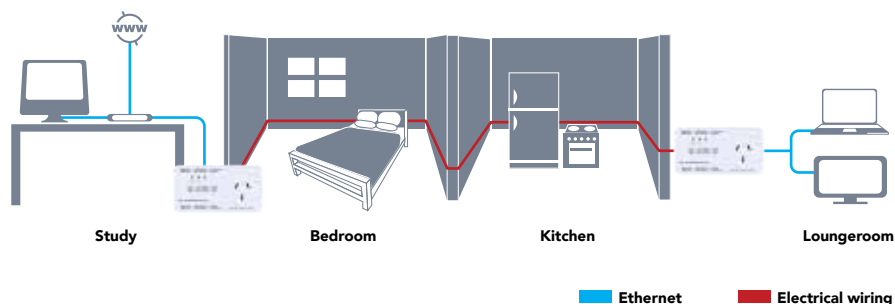

MINIMUM SYSTEM REQUIREMENTS

- Modem Router
- Active Internet Connection
- Available Power Sockets
- Computer or network device with a free Ethernet port

MAIN CHIPSET

- Powerline: Atheros AR7420 + AR1540 chipset

STANDARDS

- Powerline: IEEE 1901/HomePlug AV
- Ethernet: IEEE 802.3 10/100/1000 Mbps Auto MDI/MDIX
- Compliant to EuP

MODULATION SUPPORT

- Powerline: OFDM 4096/1024/256/64/16/8 QAM, QPSK, BPSK and ROBO

DATA TRANSFER RATE

- Up to 500Mbps over Powerline¹

RANGE

- Up to 200m over Powerline¹

SECURITY

- 128-bit AES Encryption
  (enabled with Simple Connect button)

EXTERNAL CONNECTORS

- 2 x 10/100 Ethernet LAN ports
- 1 x Reset button
- 1 x Simple Connect push button
- 1 x Filtered AC pass-through socket

LED INDICATORS:

- 1 x Bicolour Power LED
- 1 x Bicolour Powerline Link/Activity Status LED
- 1 x Bicolour Ethernet Link/Activity Status LED

POWERLINE FILTERING

- Filtering at frequency band 2MHz to 68MHz
- Filter characteristics: -25dB to -45dB

POWER SUPPLY

- AC 220-240V 50-60Hz

ENVIRONMENTAL

- Operating: 0°C to 40°C
- Non-Operating: -25°C to 70°C
- Operating: 30% to 80% Relative Humidity
  (Non-Condensing)
- Non-Operating: 30% to 95% Relative Humidity
  (Non-Condensing)

MEASUREMENTS

- Dimensions 62 mm x 116 mm x 42 mm
- Weight 200g

CERTIFICATIONS

- RCM
- SAA111557EA

500Mbps Powerline Kit with AC Pass-through

NetComm's 500Mbps Powerline Kit with AC Pass-through will give your home network the capacity to handle high bandwidth-intensive applications such as HD-TV, online gaming, multimedia and video streaming with plug and play simplicity.

An available power point is all you need to create a powerful high-speed Internet connection in any room of the house using your existing network of Powerline. The compact adapters are easy to setup simply connect and begin to use

HIGH SPEED POWERLINE

Ideal for moving the Internet and streaming media to any location throughout your house.

AC PASS THROUGH

The compact adapters are easily concealed behind furniture and feature built-in AC pass-through to free up your power points for other purposes.

¹ Maximum throughput based on theoretical data rate. Actual data throughput will vary. Network conditions and environmental factors, including volume of network traffic, and network overhead, lower actual throughput rate

NetCommWireless

NETCOMM WIRELESS LIMITED

Head Office - 18-20 Orion Road, Lane Cove,
NSW 2066, Sydney, Australia ABN 85 002 490 486

E: sales@netcommwireless.com

www.netcommwireless.com